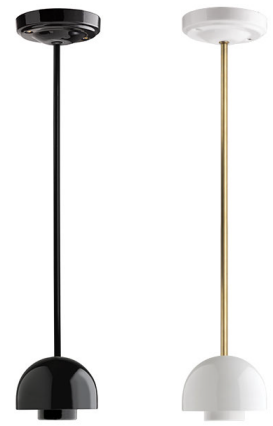

zangra

technical drawings

light.036.024.b 5415249048174

light.036.024.w.go 5415249048181

Specifications

Material	Porcelain ceilingcup Metal arm Porcelain lamp holder
Installation	Wall
Lamp holder type	E27
Wattage	max 60 W
Voltage	AC 230V
Frequency	~ 50 Hz AC
Protection marking	IP20
Safety class	Class 1
Origin	Europe
Certificate lamp holder	CE
Certificate lamp	CE

Technical information

- This lamp is not suitable for outdoor use or wet area.
- Distance between the two fixation points: 7 cm