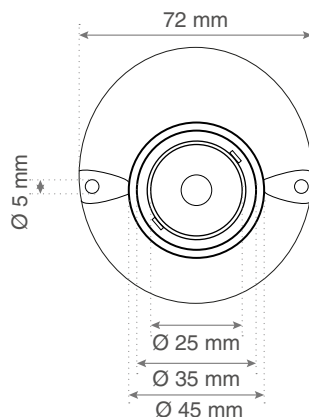

technical data sheet

light.020.c.b	5415249046620
light.020.c.w	5415249046637
light.020.c.br	5415249083212
light.020.c.y	5415249083199
light.020.c.r	5415249083205
light.020.c.bl	5415249083236

light.020.wa.w	5415249042691
light.020.wa.b	5415249042707
light.020.wa.br	5415249083182
light.020.wa.y	5415249083168
light.020.wa.r	5415249083175
light.020.wa.bl	5415249083229

Specifications

Material	Porcelain
Installation	Wall or ceiling light
Lamp holder type	E27
Protection marking	IP20
Safety class	Class 2
Designed by zangra in	2017

Technical information

- Available in black, white, brown, yellow, red and blue
- This lamp is not suitable for outdoor use or wet areas
- Fixation screws included: Yes
- Lightbulb included: No
- Mounting box included: No
- Connection: Backside

Straight porcelain base

Back view:

Top view:

Side view:

Diagonal porcelain base

Back view:

Top view:

Perspective view: