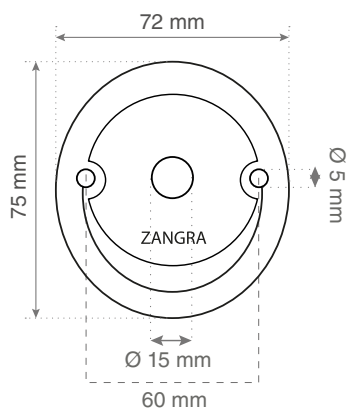

Specifications

Material	Porcelain
Installation	Wall or ceiling light
Lamp holder type	E27
Protection marking	IP20
Safety class	Class 2
Designed by zangra in	2017

Technical information

- Available in black, white, brown, yellow, red and blue
- This lamp is not suitable for outdoor use or wet areas
- Fixation screws included: Yes
- Lightbulb included: No
- Mounting box included: No
- Connection: Backside

Straight porcelain base

Back view:

Top view:

Side view:

Diagonal porcelain base

Back view:

Top view:

Perspective view: