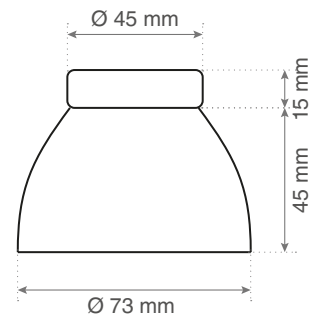

Specifications

Material	Porcelain
Installation	Wall or ceiling light
Lamp holder type	E27
Protection marking	IP20
Safety class	Class 2
Designed by zangra in	2017

Technical information

- Available in black, white, brown, yellow, red and blue
- This lamp is not suitable for outdoor use or wet areas
- Fixation screws included: Yes
- Lightbulb included: No
- Mounting box included: No
- Connection: Backside

Straight porcelain base

Back view:

Top view:

Side view:

Diagonal porcelain base

Back view:

Top view:

Perspective view: