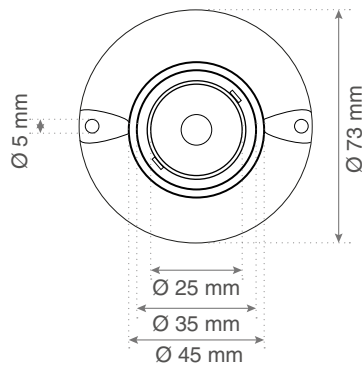

technical data sheet

light.020.c.b	5415249046620
light.020.c.w	5415249046637
light.020.c.br	5415249083212
light.020.c.y	5415249083199
light.020.c.r	5415249083205
light.020.c.bl	5415249083236

light.020.wa.w	5415249042691
light.020.wa.b	5415249042707
light.020.wa.br	5415249083182
light.020.wa.y	5415249083168
light.020.wa.r	5415249083175
light.020.wa.bl	5415249083229

Specifications

Material	Porcelain
Installation	Wall or ceiling light
Lamp holder type	E27
Protection marking	IP20
Safety class	Class 2
Designed by zangra in	2017

Technical information

- Available in black, white, brown, yellow, red and blue
- This lamp is not suitable for outdoor use or wet areas
- Fixation screws included: Yes
- Lightbulb included: No
- Mounting box included: No
- Connection: Backside

Straight porcelain base

Back view:

Top view:

Side view:

Diagonal porcelain base

Back view:

Top view:

Perspective view: