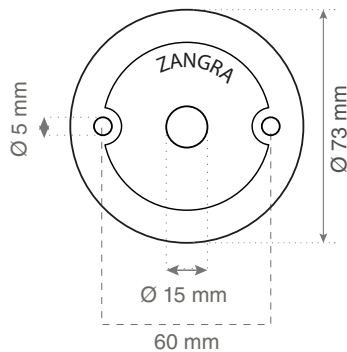

technical data sheet

light.020.c.b	5415249046620
light.020.c.w	5415249046637
light.020.c.br	5415249083212
light.020.c.y	5415249083199
light.020.c.r	5415249083205
light.020.c.bl	5415249083236

light.020.wa.w	5415249042691
light.020.wa.b	5415249042707
light.020.wa.br	5415249083182
light.020.wa.y	5415249083168
light.020.wa.r	5415249083175
light.020.wa.bl	5415249083229

Specifications

Material	Porcelain
Installation	Wall or ceiling light
Lamp holder type	E27
Protection marking	IP20
Safety class	Class 2
Designed by zangra in	2017

Technical information

- Available in black, white, brown, yellow, red and blue
- This lamp is not suitable for outdoor use or wet areas
- Fixation screws included: Yes
- Lightbulb included: No
- Mounting box included: No
- Connection: Backside

Straight porcelain base

Back view:

Top view:

Side view:

Diagonal porcelain base

Back view:

Top view:

Perspective view: