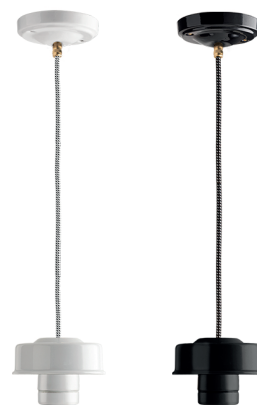

## technical drawings

ceilinglamp.137.b

5415249050481

ceilinglamp.137.w

5415249050474

## Specifications

Material	Porcelain lampholder Porcelain ceilingcup
Installation	Ceiling
Lamp holder type	E27
Wattage	max 60 W
Voltage	AC 230V
Frequency	~ 50 Hz AC
Protection marking	IP20
Safety class	Class 2
Origin	Europe
Certificate lamp	CE
Certificate lampholder	CE

## Technical information

- This lamp is not suitable for outdoor use or wet area.
- Interaxial distance for fixation : 8 cm