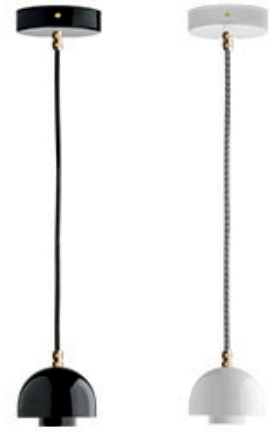

zangra

technical drawings

ceilinglamp.084.w

5415249047665

ceilinglamp.084.b

5415249049317

Specifications

Material	Porcelain lampholder Metal ceilingcup
Installation	Ceiling
Lamp holder type	E27
Wattage	max 6 W LED
Voltage	AC 230V
Frequency	~ 50 Hz AC
Protection marking	IP20
Safety class	Class 1
Origin	Germany
Certificate lamp	CE
Certificate lampholder	CE

Technical information

- This lamp is not suitable for outdoor use or wet area.
- Interaxial distance for fixation : 5 cm