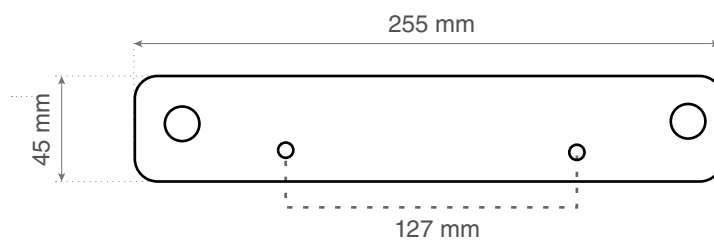

technical data sheet

bathroom.012.w	5415249000516
bathroom.012.b	5415249018450
bathroom.012.y	5415249084998

bathroom.012.p	5415249085001
bathroom.012.lgr	5415249085018
bathroom.012.lbl	5415249085025

Specifications

Material	Porcelain
Installation	Wall-mounted
Origin	PRC
Certificate	CE
Connection	Backside
Design by zangra in	2014

Technical information

- Available in white, black, yellow, pink, light green, and light blue
- Do not use a drill or power tools for installation
- Clean with a soft damp cloth. Do not use abrasive products
- Recommended surfaces: solid walls, tiles, concrete
- Interaxial distance for fixation: 127 mm
- Fixation screws included: yes

Complete product

Top view:

Back view:

Side view:

Front view: