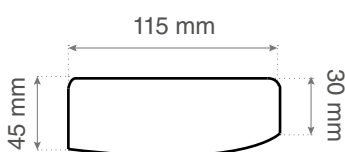

Material	Porcelain
Installation	Wall-mounted
Origin	PRC
Certificate	CE
Connection	Backside
Design by zangra in	2014

Technical information

- Available in white, black, yellow, pink, light green, and light blue
- Do not use a drill or power tools for installation
- Clean with a soft damp cloth. Do not use abrasive products
- Recommended surfaces: solid walls, tiles, concrete
- Interaxial distance for fixation: 127 mm
- Fixation screws included: yes

Complete product

Top view:

Back view:

Side view:

Front view: