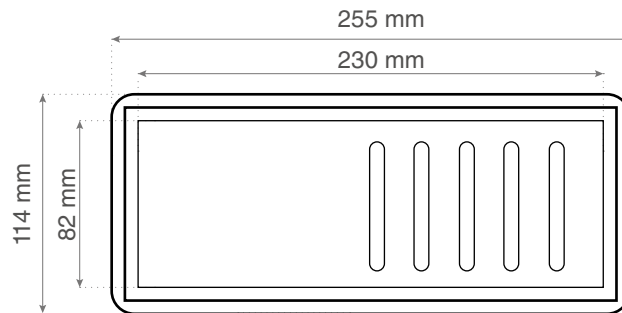

technical data sheet

bathroom.012.w	5415249000516
bathroom.012.b	5415249018450
bathroom.012.y	5415249084998

bathroom.012.p	5415249085001
bathroom.012.lgr	5415249085018
bathroom.012.lbl	5415249085025

Specifications

Material	Porcelain
Installation	Wall-mounted
Origin	PRC
Certificate	CE
Connection	Backside
Design by zangra in	2014

Technical information

- Available in white, black, yellow, pink, light green, and light blue
- Do not use a drill or power tools for installation
- Clean with a soft damp cloth. Do not use abrasive products
- Recommended surfaces: solid walls, tiles, concrete
- Interaxial distance for fixation: 127 mm
- Fixation screws included: yes

Complete product

Top view:

Back view:

Side view:

Front view: