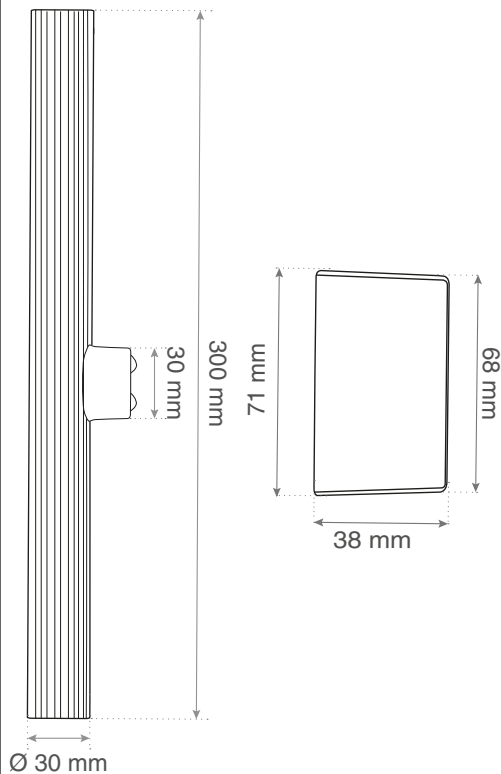

technical data sheet

adrien.br
adrien.lbl
adrien.y
adrien.w
adrien.b

adriana.br
adriana.lbl
adriana.y
adriana.w
adriana.b

clara.br
clara.lbl
clara.y
clara.b
clara.w

Specifications

Material	Porcelain / Glass
Lamp holder type	s14d
Lightbulb type	LED
Voltage	AC 230V
Wattage	Max 12W LED
Safety class	Class 2
Protection marking	IP20
Origin of the product	PRC

Technical information

- Available in black, white, yellow, light blue and brown
- This lamp is not suitable for outdoor use or wet areas
- Compatible only with lightbulb s14d
- Type of luminaire: wall or ceiling light
- Fixation screws included: yes
- Interaxial distance: 47 mm
- Lightbulb included: yes

Complete product - 30 cm lightbulb

Side view:

Back view:

Top view:

Back view connector:

Top view connector:

technical data sheet

adrien.br
adrien.lbl
adrien.y
adrien.w
adrien.b

adriana.br
adriana.lbl
adriana.y
adriana.w
adriana.b

clara.br
clara.lbl
clara.y
clara.b
clara.w

Specifications

Material	Porcelain / Glass
Lamp holder type	s14d
Lightbulb type	LED
Voltage	AC 230V
Wattage	Max 12W LED
Safety class	Class 2
Protection marking	IP20
Origin of the product	PRC