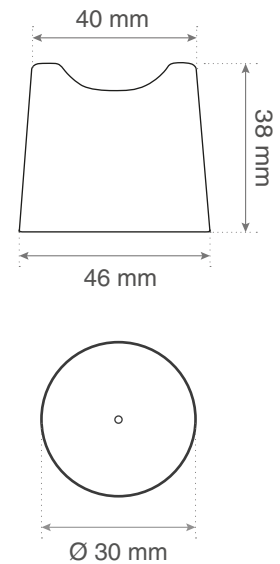

technical data sheet

adrien.br
adrien.lbl
adrien.y
adrien.w
adrien.b

adriana.br
adriana.lbl
adriana.y
adriana.w
adriana.b

clara.br
clara.lbl
clara.y
clara.b
clara.w

Specifications

Material	Porcelain / Glass
Lamp holder type	s14d
Lightbulb type	LED
Voltage	AC 230V
Wattage	Max 12W LED
Safety class	Class 2
Protection marking	IP20
Origin of the product	PRC

Complete product - 30 cm lightbulb

Side view:

Back view:

Top view:

Back view connector:

Top view connector:

technical data sheet

adrien.br
adrien.lbl
adrien.y
adrien.w
adrien.b

adriana.br
adriana.lbl
adriana.y
adriana.w
adriana.b

clara.br
clara.lbl
clara.y
clara.b
clara.w

Specifications

Material	Porcelain / Glass
Lamp holder type	s14d
Lightbulb type	LED
Voltage	AC 230V
Wattage	Max 12W LED
Safety class	Class 2
Protection marking	IP20
Origin of the product	PRC

Complete product - 50 cm lightbulb