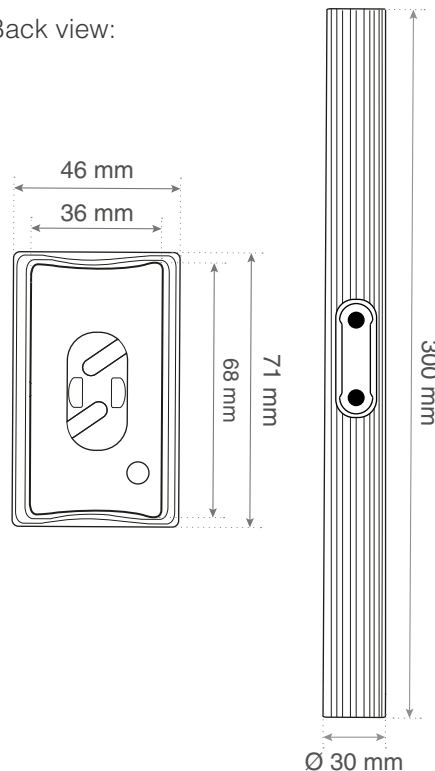

technical data sheet

adrien.br
adrien.lbl
adrien.y
adrien.w
adrien.b

adriana.br
adriana.lbl
adriana.y
adriana.w
adriana.b

clara.br
clara.lbl
clara.y
clara.b
clara.w

Specifications

Material	Porcelain / Glass
Lamp holder type	s14d
Lightbulb type	LED
Voltage	AC 230V
Wattage	Max 12W LED
Safety class	Class 2
Protection marking	IP20
Origin of the product	PRC

Technical information

- Available in black, white, yellow, light blue and brown
- This lamp is not suitable for outdoor use or wet areas
- Compatible only with lightbulb s14d
- Type of luminaire: wall or ceiling light
- Fixation screws included: yes
- Interaxial distance: 47 mm
- Lightbulb included: yes

Complete product - 30 cm lightbulb

Side view:

Back view:

Top view:

Back view connector:

Top view connector:

technical data sheet

adrien.br
adrien.lbl
adrien.y
adrien.w
adrien.b

adriana.br
adriana.lbl
adriana.y
adriana.w
adriana.b

clara.br
clara.lbl
clara.y
clara.b
clara.w

Specifications

Material	Porcelain / Glass
Lamp holder type	s14d
Lightbulb type	LED
Voltage	AC 230V
Wattage	Max 12W LED
Safety class	Class 2
Protection marking	IP20
Origin of the product	PRC