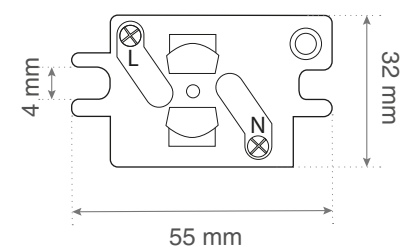

technical data sheet

adrien.br
adrien.lbl
adrien.y
adrien.w
adrien.b

adriana.br
adriana.lbl
adriana.y
adriana.w
adriana.b

clara.br
clara.lbl
clara.y
clara.b
clara.w

Specifications

Material	Porcelain / Glass
Lamp holder type	s14d
Lightbulb type	LED
Voltage	AC 230V
Wattage	Max 12W LED
Safety class	Class 2
Protection marking	IP20
Origin of the product	PRC

Technical information

- Available in black, white, yellow, light blue and brown
- This lamp is not suitable for outdoor use or wet areas
- Compatible only with lightbulb s14d
- Type of luminaire: wall or ceiling light
- Fixation screws included: yes
- Interaxial distance: 47 mm
- Lightbulb included: yes

Complete product - 30 cm lightbulb

Side view:

Back view:

Top view:

Back view connector:

Top view connector:

technical data sheet

adrien.br
adrien.lbl
adrien.y
adrien.w
adrien.b

adriana.br
adriana.lbl
adriana.y
adriana.w
adriana.b

clara.br
clara.lbl
clara.y
clara.b
clara.w

Specifications

Material	Porcelain / Glass
Lamp holder type	s14d
Lightbulb type	LED
Voltage	AC 230V
Wattage	Max 12W LED
Safety class	Class 2
Protection marking	IP20
Origin of the product	PRC