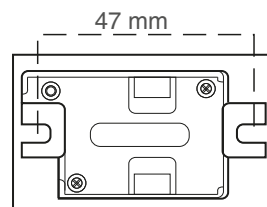

technical data sheet

adrien.br
adrien.lbl
adrien.y
adrien.w
adrien.b

adriana.br
adriana.lbl
adriana.y
adriana.w
adriana.b

clara.br
clara.lbl
clara.y
clara.b
clara.w

Specifications

Material	Porcelain / Glass
Lamp holder type	s14d
Lightbulb type	LED
Voltage	AC 230V
Wattage	Max 12W LED
Safety class	Class 2
Protection marking	IP20
Origin of the product	PRC

Complete product - 30 cm lightbulb

Side view:

Back view:

Top view:

Back view connector:

Top view connector:

technical data sheet

adrien.br
adrien.lbl
adrien.y
adrien.w
adrien.b

adriana.br
adriana.lbl
adriana.y
adriana.w
adriana.b

clara.br
clara.lbl
clara.y
clara.b
clara.w

Specifications

Material	Porcelain / Glass
Lamp holder type	s14d
Lightbulb type	LED
Voltage	AC 230V
Wattage	Max 12W LED
Safety class	Class 2
Protection marking	IP20
Origin of the product	PRC